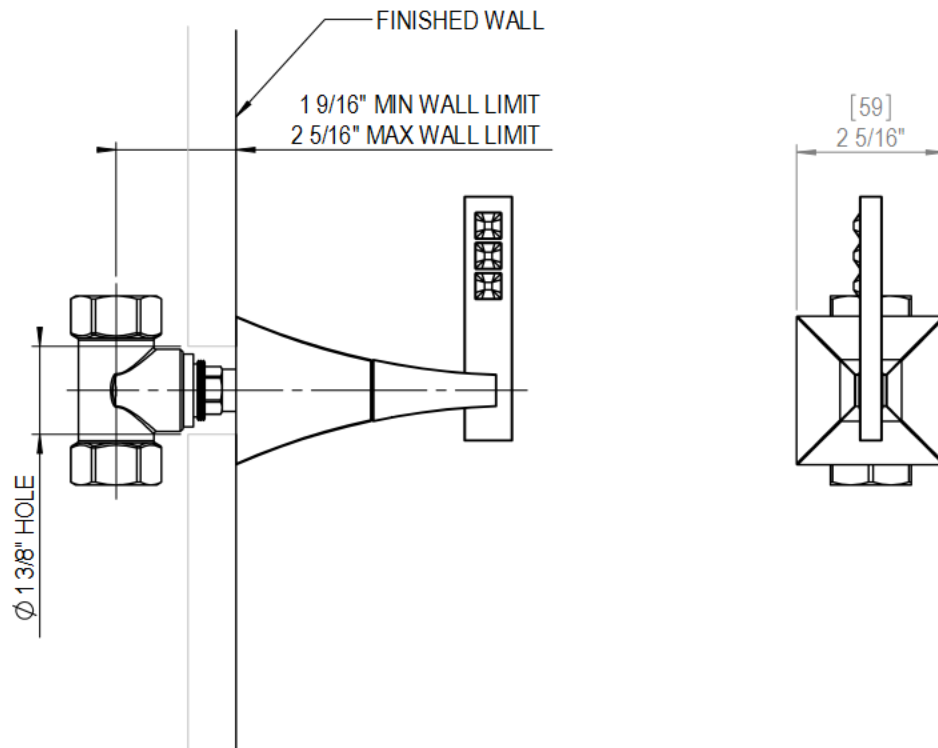

Features

- Brass construction with choice of 21 finishes
- Lever or Square handle: Plain or with Swarovski® Crystal inlay
- Quarter turn, ceramic disc cartridge
- 2.5 gpm @ 60 psi

Order Matrix

Model	Main Finish	Accent Finish
4ERBICL or Q	AB - Antique Brass	00 - No inlays
	ABM - Antique Brass Matt	CL - Clear crystal inlays
	AC - Antique Copper	JT - Black crystal inlays
	ACM - Antique Copper Matt	
	BB - Bright Brass	
	CH - Chrome	
	GD - Gold	
	OB - Oil Rubbed Bronze	
	PN - Polished Nickel	
	SB - Satin Brass	
	SC - Satin Chrome	
	SN - Satin Nickel	
	TB - Tuscan Brass	
	AQ - Aqua	
	BD - Bordeaux	
	BK - Black	
	MB - Matte Black	
	MW - Matte White	
	NC - Natural Cream	
	RD - Red	
	WH - White	

ICE

3/4" Volume Control Shut-Off Valve
Model: 4ERBICL or Q XX-XX

Critical Dimensions

TEL: 905-851-6781
FAX: 905-851-8031
TOLL FREE: 800-461-5901

THE **Rubinet** FAUCET COMPANY

www.rubinet.com